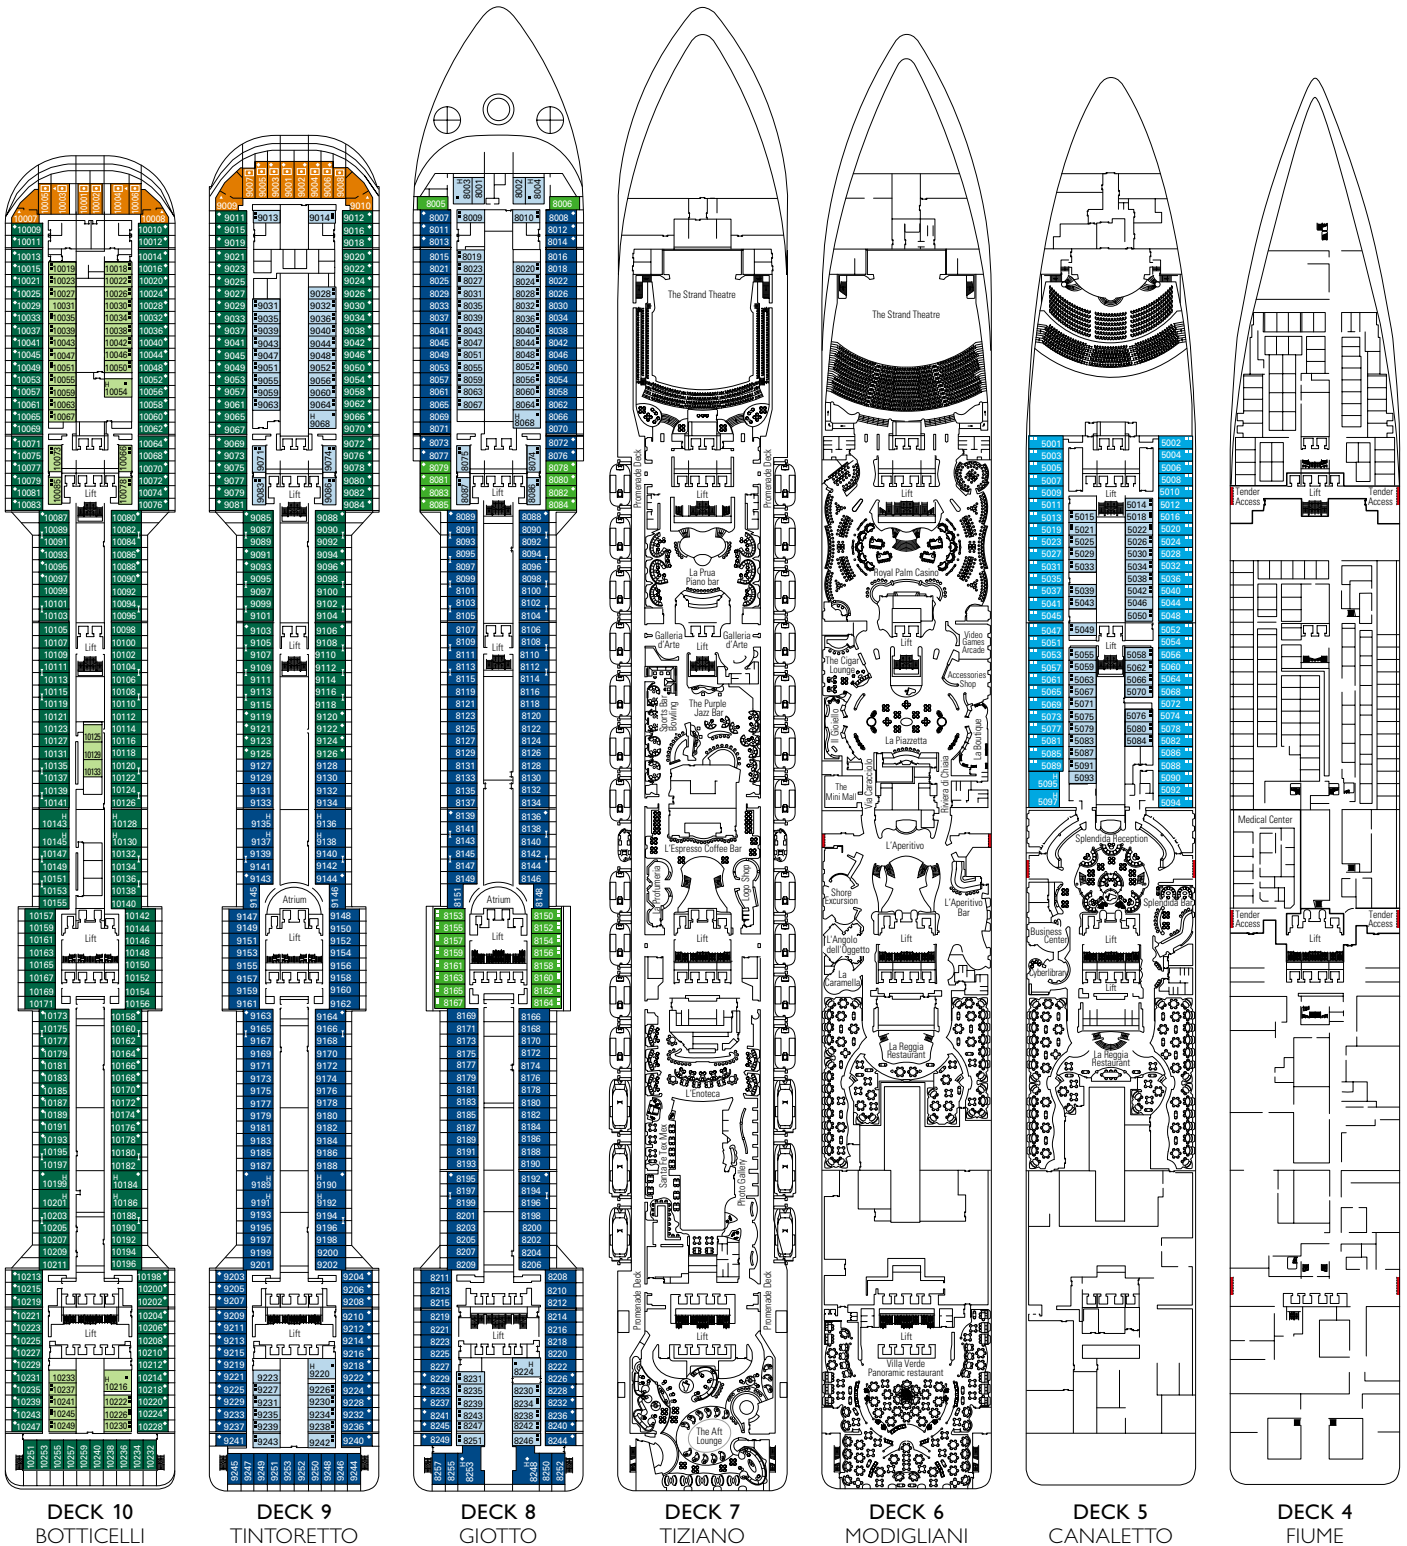

CABINS CATEGORIES

Inside > Bella	Inside > Fantastica	Balcony > Aurea	Deluxe Suite > MSC Yacht Club
Ocean View > Bella	Ocean View > Fantastica	Suite > Aurea	Executive & Family > MSC Yacht Club
Balcony > Bella*	Balcony > Fantastica		Royal Suite > MSC Yacht Club

- 3rd bed available in all categories
- 4th bed available in all categories (except MSC Yacht Club Suites)

- All cabins have one double bed convertible to two single beds
- Cabins 8138, 8140, 8141, 8142, 8143, 8144, 8145, 8147 have partially restricted views

LEGEND

- Sofa bed
- ▲ Double sofa bed
- 3rd bed is a bunk bed
- 3rd and 4th beds are bunks
- ⊠ Connecting cabins
- ⊞ Executive & Family Suite MSC Yacht Club / Suite Aurea with panoramic sealed window
- H Cabin for guest with disabilities or reduced mobility

Data and descriptions are subject to change and will be verified at the time of booking.

DECK 10
BOTTICELLI

DECK 9
TINTORETTO

DECK 8
GIOTTO

DECK 7
TIZIANO

DECK 6
MODIGLIANI

DECK 5
CANALETTO

DECK 4
FIUME