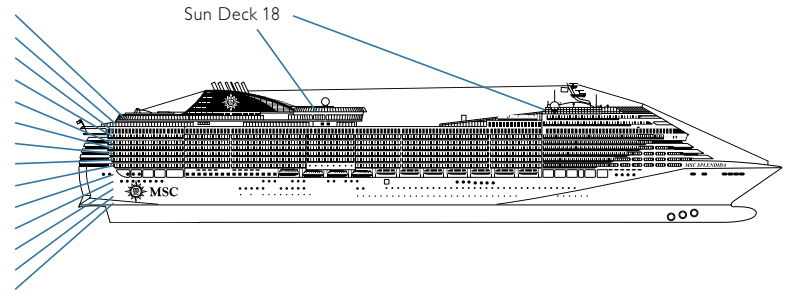

The Mediterranean way of life

MSC SPLENDIDA

TECHNICAL SHEET

# DECK PLAN & ACCOMMODATION

- Sun Deck 18
- Michelangelo Deck 16
- Leonardo da Vinci Deck 15
- Raffaello Deck 14
- Piero della Francesca Deck 13
- De Chirico Deck 12
- Caravaggio Deck 11
- Botticelli Deck 10
- Tintoretto Deck 9
- Giotto Deck 8
- Tiziano Deck 7
- Modigliani Deck 6
- Canaletto Deck 5
- Fiume Deck 4

# CABINS CATEGORIES

Inside > Bella	Inside > Fantastica	Balcony > Aurea	Deluxe Suite > MSC Yacht Club
Ocean View > Bella	Ocean View > Fantastica	Suite > Aurea	Executive & Family > MSC Yacht Club
Balcony > Bella*	Balcony > Fantastica		Royal Suite > MSC Yacht Club