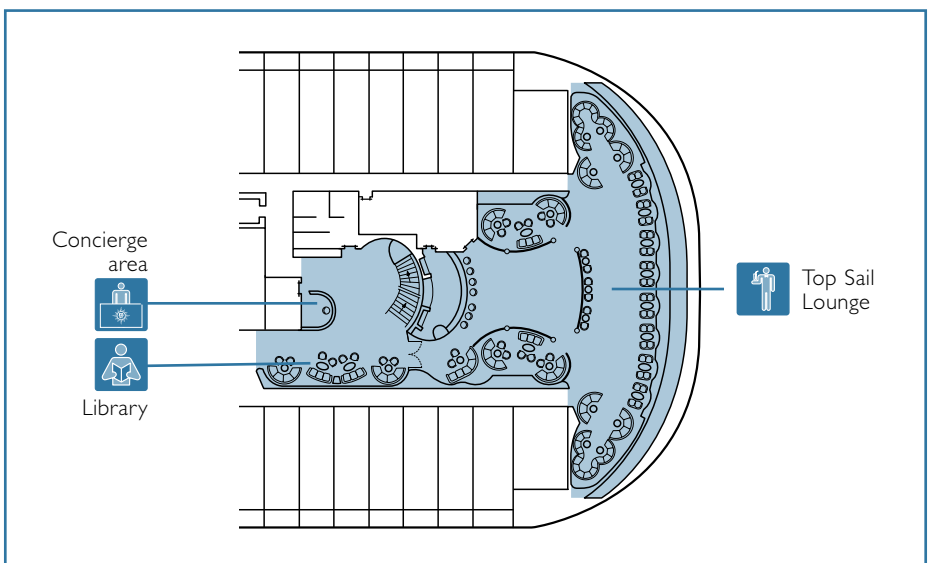

## FACILITIES FOR GUESTS WITH DISABILITIES OR REDUCED MOBILITY

Cabin door width	88,5 cm (81,5 cm YC1 Deluxe Suite)
Bathroom door width	90 cm
Size of cabin (floor space)	≈24 m <sup>2</sup> to ≈39 m <sup>2</sup>
Size of bathroom	3,5 m <sup>2</sup>
Is there a fold-down seat in the shower?	Yes
Height of seat from the floor	44 cm
Does the WC seat have grab rails?	Yes
Are wheelchairs available on board?	In limited numbers *
Are all decks/public areas accessible?	Yes
Are all lifeboats wheelchair-accessible?	No **
Do the lifts have deck indicators?	Visual, Audio & Braille
Can severely visually impaired/blind guests be catered for on the cruise?	Only with full-time carer

\* Only for embarkation, disembarkation and emergencies.

\*\* In the event of an emergency, dedicated personnel will help guests with disabilities or reduced mobility to board lifeboats.

TOP SAIL LOUNGE

MSC YACHT CLUB	Seats	Exclusive services	Surface (m <sup>2</sup> )	Deck
CONCIERGE AREA	24	Reception with 24-hour Concierge service	113	15 Leonardo da Vinci
L'OLIVO	136	Restaurant	218	15 Leonardo da Vinci
LIBRARY	8	Library in the concierge area	39	15 Leonardo da Vinci
MSC AUREA SPA		Exclusive access with private lift, 2 private massage rooms	47	14 Raffaello
SUITES WITH BUTLER SERVICE	71	24-hour Butler service	from ≈26 to ≈53	12, 15, 16
THE ONE BAR		Bar, buffet	1.177	18 Sun Deck
THE ONE POOL		Pool, 2 whirlpool baths and solarium		
TOP SAIL LOUNGE	141	Panoramic forward lounge, bar	297	15 Leonardo da Vinci