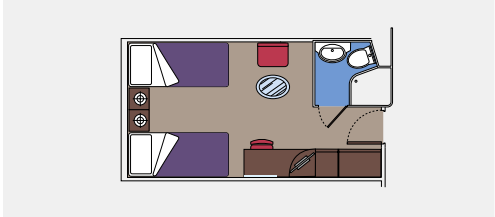

Inside cabins (≈16 m²)
Double bed can be converted into two single beds.
Air conditioning, bathroom with shower; interactive TV, telephone, Wi-Fi internet connection (for a fee), mini bar, safe deposit box.

This kind of accommodation is available with the experiences Bella and Fantastica.