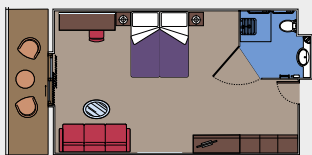

2 Suites for guests with disabilities or reduced mobility

Deluxe suites (≈39 m²)

Double bed can be converted into two single beds.

Air conditioning, spacious wardrobe, bathroom with shower, interactive TV, telephone, Wi-Fi internet connection (for a fee), mini bar, safe deposit box.

This kind of accommodation is available only with the experience MSC Yacht Club.

36 Aurea Suites

Aurea suites with balcony or panoramic sealed window (from ≈21 to 47 m²)

Double bed can be converted into two single beds.

Air conditioning, walk-in wardrobe, bathroom with bathtub, interactive TV, telephone, Wi-Fi internet connection (for a fee), mini bar, safe deposit box.

This kind of accommodation is available only with the experience Aurea.

41 Cabins for guests with disabilities or reduced mobility

28 Balcony Cabins (from ≈32 m² to 42 m²), 2 Ocean View (≈29 m²), 11 Inside (≈24 m²)

Double bed can be converted into two single beds.

Air conditioning, spacious wardrobe, bathroom with shower, interactive TV, telephone, Wi-Fi internet connection (for a fee), mini bar, safe deposit box.

This kind of accommodation is available in Balcony and Inside cabins (with Bella or Fantastica experiences) and in Ocean View cabins (with Bella experience only).

FACILITIES FOR GUESTS WITH DISABILITIES OR REDUCED MOBILITY