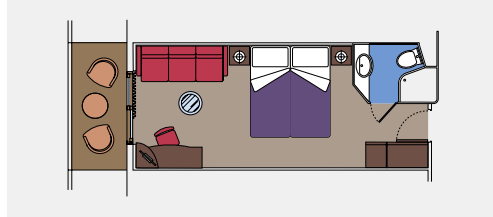

Balcony cabins (from ≈22 m² to ≈26 m²)
Double bed can be converted into two single beds.
Air conditioning, spacious wardrobe, bathroom with shower or bathtub, interactive TV, telephone, Wi-Fi internet connection (for a fee), mini bar, safe deposit box.

This kind of accommodation is available with the experiences Bella, Fantastica and Aurea.