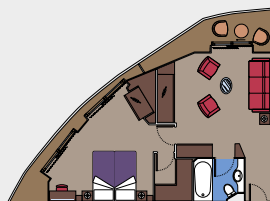

2 Suites for guests with disabilities or reduced mobility

Deluxe suites (≈39 m²)

Double bed can be converted into two single beds.

Air conditioning, spacious wardrobe, bathroom with shower, interactive TV, telephone, Wi-Fi internet connection (for a fee), mini bar, safe deposit box.

This kind of accommodation is available only with the experience MSC Yacht Club.

36 Aurea Suites

Aurea suites with balcony or panoramic sealed window (from ≈21 to 47 m²)

Double bed can be converted into two single beds.

Air conditioning, walk-in wardrobe, bathroom with bathtub, interactive TV, telephone, Wi-Fi internet connection (for a fee), mini bar, safe deposit box.

This kind of accommodation is available only with the experience Aurea.

41 Cabins for guests with disabilities or reduced mobility

28 Balcony Cabins (from ≈32 m² to 42 m²), 2 Ocean View (≈29 m²), 11 Inside (≈24 m²)

Double bed can be converted into two single beds.

Air conditioning, spacious wardrobe, bathroom with shower, interactive TV, telephone, Wi-Fi internet connection (for a fee), mini bar, safe deposit box.

This kind of accommodation is available in Balcony and Inside cabins (with Bella or Fantastica experiences) and in Ocean View cabins (with Bella experience only).

FACILITIES FOR GUESTS WITH DISABILITIES OR REDUCED MOBILITY