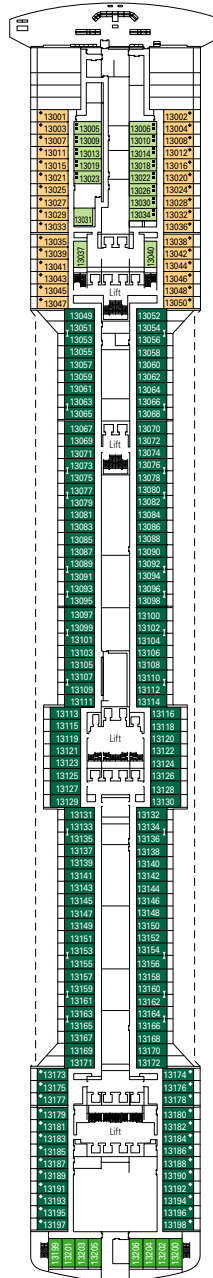

# DECK PLAN & ACCOMMODATION

- Sun Deck 18
- Michelangelo Deck 16
- Leonardo da Vinci Deck 15
- Raffaello Deck 14
- Piero della Francesca Deck 13
- De Chirico Deck 12
- Caravaggio Deck 11
- Botticelli Deck 10
- Tintoretto Deck 9
- Giotto Deck 8
- Tiziano Deck 7
- Modigliani Deck 6
- Canaletto Deck 5
- Fiume Deck 4

Data and descriptions are subject to change and will be verified at the time of booking.

DECK 10  
BOTTICELLI

DECK 9  
TINTORETTO

DECK 8  
GIOTTO

DECK 7  
TIZIANO

DECK 6  
MODIGLIANI

DECK 5  
CANALETTO

DECK 4  
FIUME