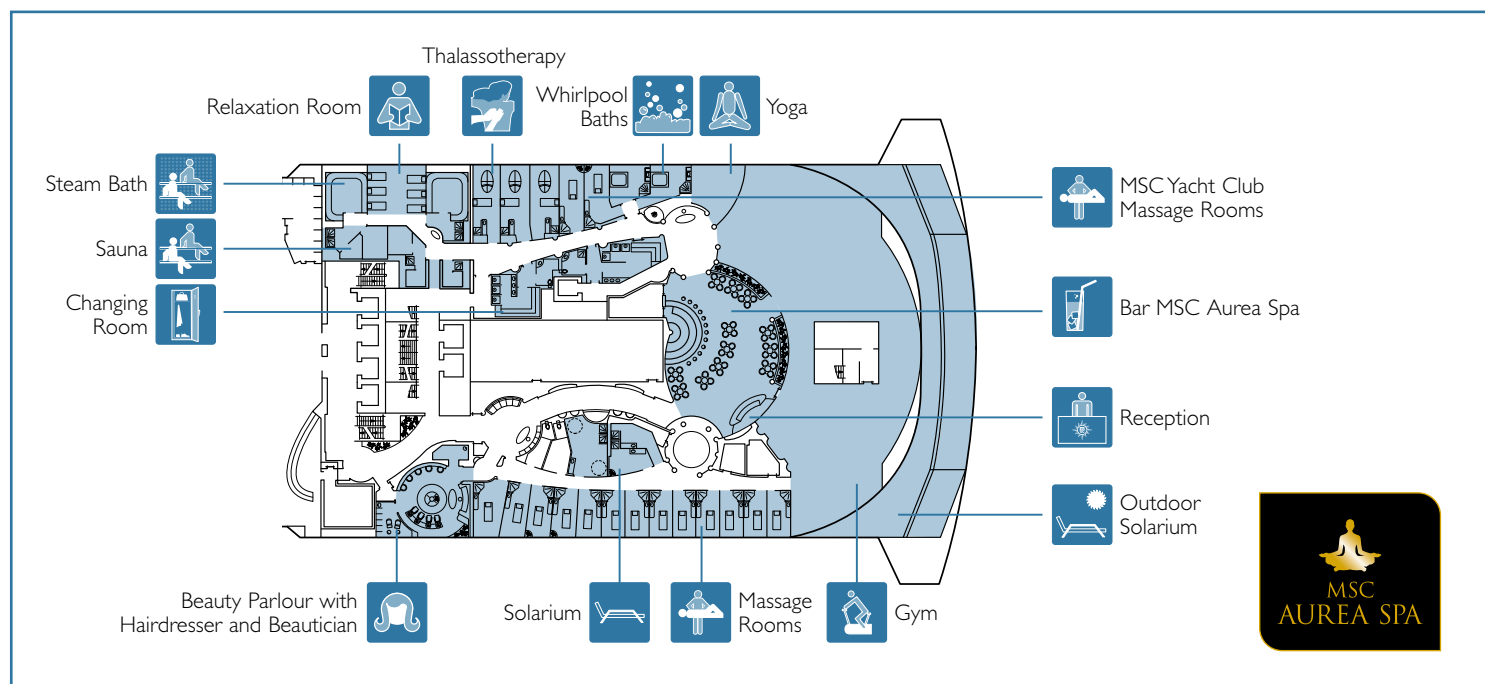

# ENTERTAINMENT, SPA & SPORTS

MSC AUREA SPA

SUN DECK

ENTERTAINMENT FOR CHILDREN & TEENS	Seats	Use	Surface (m <sup>2</sup> )	Deck
4D CINEMA	10	4D cinema	45	16 Michelangelo
F1 SIMULATOR	1	Formula 1 virtual simulator	40	16 Michelangelo
I GRAFFITI	31	Teens discotheque	110	15 Leonardo da Vinci
IL POLO NORD		Children's area and pool	195	15 Leonardo da Vinci
LA CAMELLA		Candy & confectionary shop	30	6 Modigliani
LED WALL		Outdoor games, video promotions		14 Raffaello
TEEN'S AREA	22	Teenagers club	85	16 Michelangelo
TEENS TOBOGA		Teens waterslide		15 Leonardo da Vinci
VIDEO GAMES ARCADE		Video games room	55	6 Modigliani
VIRTUAL WORLD	10	Video games room	80	16 Michelangelo
SPA & RELAX	Seats	Use	Surface (m <sup>2</sup> )	Deck
MSC AUREA SPA	48 (reception)	Beauty farm, beauty parlour, fitness centre, bar	1.700	14 Raffaello
TOP 18 EXCLUSIVE SOLARIUM		Solarium, whirlpool bath - children not allowed	845	18 Sun Deck
SPORT ACTIVITIES	Seats	Use	Surface (m <sup>2</sup> )	Deck
BOWLING		Bowling	50	7 Tiziano
MSC ARENA	120	Basketball, tennis court, football, volleyball	290	16 Michelangelo
POWER WALKING TRACK		Power walking track of 235 m	1.140	15 Leonardo da Vinci
SHUFFLEBOARD		Shuffleboard	118	16 Michelangelo
SQUASH		Squash court		16 Michelangelo
POOLS	Seats	Use	Surface (m <sup>2</sup> )	Deck
AQUA PARK		Main pool with over 150 fountains and water jets	2.091	14 Raffaello
L'EQUATORE		Pool with sliding sun roof, bar	820	14 Raffaello
PLAYA DEL SOL		Aft pool	320	15 Leonardo da Vinci

## 2 Royal Suites

Royal suites (≈52 m<sup>2</sup>)  
 Double bed can be converted into two single beds.  
 Air conditioning, walk-in wardrobe, bathroom with bathtub, interactive TV, telephone, Wi-Fi internet connection (for a fee), mini bar, safe deposit box.