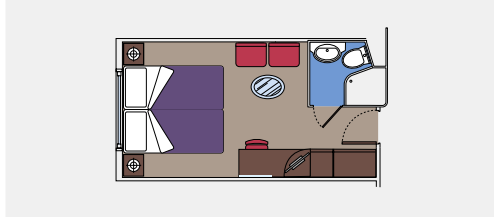

Cabins with porthole (from ≈17 m² to ≈20 m²)
Double bed can be converted into two single beds.
Air conditioning, bathroom with shower; interactive TV, telephone, Wi-Fi internet connection (for a fee), mini bar, safe deposit box.

This kind of accommodation is available with the experiences Bella and Fantastica.