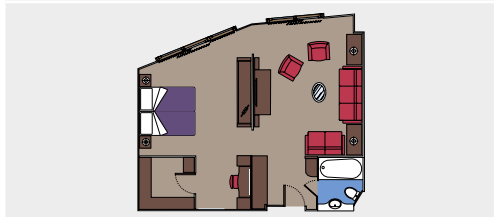

Executive & Family suites with panoramic sealed window (from 45 m² to ≈53 m²)
Double bed can be converted into two single beds.
Air conditioning, walk-in wardrobe, bathroom with bathtub, interactive TV, telephone, Wi-Fi internet connection (for a fee), mini bar, safe deposit box.

This kind of accommodation is available only with the experience MSC Yacht Club.