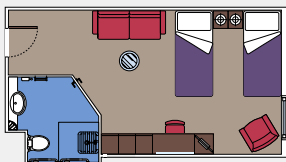

FACILITIES FOR GUESTS WITH DISABILITIES OR REDUCED MOBILITY

Cabin door width	88,5 cm (81,5 cm YC1 Deluxe Suite)
Bathroom door width	90 cm
Size of cabin (floor space)	≈24 m² to ≈39 m²
Size of bathroom	3,5 m²
Is there a fold-down seat in the shower?	Yes
Height of seat from the floor	44 cm
Does the WC seat have grab rails?	Yes
Are wheelchairs available on board?	In limited numbers *
Are all decks/public areas accessible?	Yes
Are all lifeboats wheelchair-accessible?	No **
Do the lifts have deck indicators?	Visual, Audio & Braille
Can severely visually impaired/blind guests be catered for on the cruise?	Only with full-time carer

* Only for embarkation, disembarkation and emergencies.

** In the event of an emergency, dedicated personnel will help guests with disabilities or reduced mobility to board lifeboats.